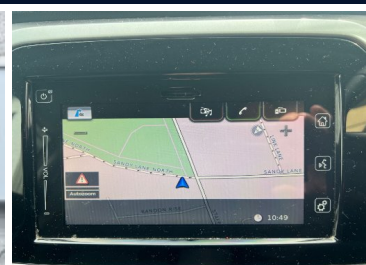

2019(19) Suzuki Vitara SZ-T BOOSTERJET 5-Door

£15,000

Engine: Petrol
Body: Hatchback
Gearbox: Automatic
Capacity: 1373cc
Colour: Red
Mileage: 27,000
CO²: 133g/km
MPG: 39.8mpg
Top Speed: 124mph
BHP: 138bhp
Insurance Grp: 21A

17IN ALLOY WHEELS - PAINTED FINISH
BLUETOOTH CONNECTIVITY
CURTAIN AIRBAGS
FRONT FOG LAMPS
LCD COLOUR INFORMATION DISPLAY
NAVIGATION SYSTEM
REAR PRIVACY GLASS
SECURITY ALARM
SMARTPHONE LINKAGE DISPLAY AUDIO

3-SPOKE LEATHER COVERED STEERING WHEEL
CRUISE CONTROL WITH SPEED LIMITER
ESP - ELECTRONIC STABILITY PROGRAM
HALOGEN PROJECTOR HEADLAMPS
LED REAR COMBINATION LIGHTS
REAR PARKING CAMERA
ROOF RAILS - SILVER
SIDE AIRBAGS
TPMS - TYRE PRESSURE MONITORING SYSTEM

Just arrived in a very nice vitara automatic with sat nav and reverse parking aid service record present as well as its spare key full dealer facilities finance arranged

CMW Car Sales
166 Stafford Road
Wallington
Surrey
London, SM6 9BS