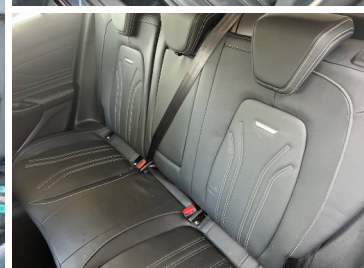

2018(68) Ford Focus VIGNALE 5-Door

£17,111

Engine: Petrol
Body: Hatchback
Gearbox: 6-Speed
Capacity: 999cc
Colour: Grey
Mileage: 10,000
CO²: 114g/km
MPG: 58.9mpg
Top Speed: 124mph
BHP: 123bhp
Insurance Grp: 14E

CMW Car Sales
166 Stafford Road
Wallington
Surrey
London, SM6 9BS

18IN ALLOY WHEELS - 5X3 SPOKE - LIQUID ALUMINIUM	4.2IN TFT INSTRUMENT CLUSTER SCREEN
8IN TOUCHSCREEN COLOUR DISPLAY	ACTIVE PARK ASSIST
AIRBAGS - FRONT AND REAR SIDE CURTAIN	AIRBAGS - FRONT SIDE IMPACT
B&O PLAY PREMIUM AUDIO SYSTEM	AUTOMATIC DIMMING REAR VIEW MIRROR
ELECTRIC PARKING BRAKE	CRUISE CONTROL WITH SPEED LIMITER
HEADLIGHTS - LED	FORD SYNC3 DAB NAVIGATION SYSTEM
LED FRONT FOG LIGHTS WITH CORNERING FUNCTION	HEATED STEERING WHEEL
REAR LIGHTS - LED	LANE KEEPING AID WITH LANE DEPARTURE WARNING
THATCHAM CATEGORY 1 ALARM	REAR PRIVACY GLASS
TYRE PRESSURE MONITORING SYSTEM	TRAILER SWAY CONTROL

Just arrived in a stunning limited edition petrol vignale Ford Focus amazing spec including heated leather seats sat nav parking camera and sensors cruise control and more spare key present serviced by the Ford main dealer can arrange finance if required please call