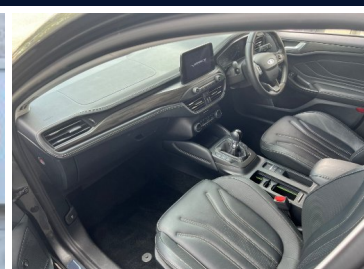

2018(68) Ford Focus VIGNALE 5-Door

£17,111

Engine: Petrol
Body: Hatchback
Gearbox: 6-Speed
Capacity: 999cc
Colour: Grey
Mileage: 10,000
CO²: 114g/km
MPG: 58.9mpg
Top Speed: 124mph
BHP: 123bhp
Insurance Grp: 14E

CMW Car Sales
 166 Stafford Road
 Wallington
 Surrey
 London, SM6 9BS

18IN ALLOY WHEELS - 5X3 SPOKE - LIQUID ALUMINIUM	4.2IN TFT INSTRUMENT CLUSTER SCREEN
8IN TOUCHSCREEN COLOUR DISPLAY	ACTIVE PARK ASSIST
AIRBAGS - FRONT AND REAR SIDE CURTAIN	AIRBAGS - FRONT SIDE IMPACT
B&O PLAY PREMIUM AUDIO SYSTEM	AUTOMATIC DIMMING REAR VIEW MIRROR
ELECTRIC PARKING BRAKE	CRUISE CONTROL WITH SPEED LIMITER
HEADLIGHTS - LED	FORD SYNC3 DAB NAVIGATION SYSTEM
LED FRONT FOG LIGHTS WITH CORNERING FUNCTION	HEATED STEERING WHEEL
REAR LIGHTS - LED	LANE KEEPING AID WITH LANE DEPARTURE WARNING
THATCHAM CATEGORY 1 ALARM	REAR PRIVACY GLASS
TYRE PRESSURE MONITORING SYSTEM	TRAILER SWAY CONTROL

Just arrived in a stunning limited edition petrol vignale Ford Focus amazing spec including heated leather seats sat nav parking camera and sensors cruise control and more spare key present serviced by the Ford main dealer can arrange finance if required please call