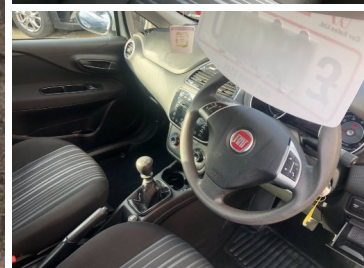

2011(61) Fiat Punto Evo 1.2 MyLife 5dr

£3,299

**Engine:** Petrol  
**Body:** Hatchback  
**Gearbox:** Manual  
**Capacity:** 1242cc  
**Colour:** White  
**Mileage:** 50,000  
**CO<sup>2</sup>:** 123g/km  
**MPG:** 54.3mpg  
**Top Speed:** 97mph  
**BHP:** 68bhp  
**Insurance Grp:** 6E

**CMW Car Sales**  
 166 Stafford Road  
 Wallington  
 Surrey  
 London, SM6 9BS

15" ALLOYS  
 EBD - ELECTRONIC BRAKEFORCE DISTRIBUTION  
 REMOTE CENTRAL LOCKING  
 BLUE AND ME  
 PREDISPOSITION FOR BLUE AND ME TOMTOM  
 BODY COLOUR DOOR HANDLES  
 CORNERING FRONT FOG LIGHTS  
 ELECTRIC FRONT WINDOWS  
 2 REAR HEAD RESTRAINTS  
 FOLDING REAR SEATBACKS  
 HEIGHT/REACH ADJUSTABLE STEERING COLUMN  
 DRIVERS KNEE AIRBAG  
 DEADLOCKS

AIR CONDITIONING  
 FRONT FOG LIGHTS WITH CORNERING FUNCTION  
 AUTOMATIC START/STOP SYSTEM  
 ELECTRIC POWER STEERING  
 RADIO/CD + MP3  
 STEERING WHEEL MOUNTED AUDIO CONTROLS  
 BODY COLOUR ELECTRIC ADJUSTABLE HEATED DOOR MIRRORS  
 DARK STYLE HEADLIGHTS  
 HEATED REAR WINDSCREEN  
 CLOTH UPHOLSTERY  
 HEIGHT ADJUSTABLE DRIVER'S SEAT  
 ABS/EBD  
 DRIVER AND PASSENGER AIRBAGS  
 ESP + ASR/MSR + HBA + HILL HOLDER

JUST ARRIVED IN A VERY NICE 5 DOOR LOW MILEAGE PUNTO SERVICE RECORD PRESENT FULL DEALER FACILITIES WE