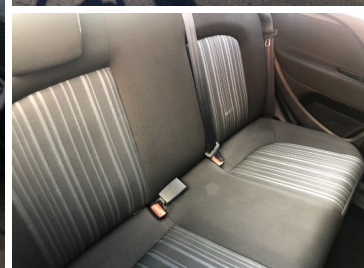

2011(61) Fiat Punto Evo 1.2 MyLife 5dr

£3,299

**Engine:** Petrol  
**Body:** Hatchback  
**Gearbox:** Manual  
**Capacity:** 1242cc  
**Colour:** White  
**Mileage:** 50,000  
**CO<sup>2</sup>:** 123g/km  
**MPG:** 54.3mpg  
**Top Speed:** 97mph  
**BHP:** 68bhp  
**Insurance Grp:** 6E

**CMW Car Sales**  
 166 Stafford Road  
 Wallington  
 Surrey  
 London, SM6 9BS

15" ALLOYS  
 EBD - ELECTRONIC BRAKEFORCE DISTRIBUTION  
 REMOTE CENTRAL LOCKING  
 BLUE AND ME  
 PREDISPOSITION FOR BLUE AND ME TOMTOM  
 BODY COLOUR DOOR HANDLES  
 CORNERING FRONT FOG LIGHTS  
 ELECTRIC FRONT WINDOWS  
 2 REAR HEAD RESTRAINTS  
 FOLDING REAR SEATBACKS  
 HEIGHT/REACH ADJUSTABLE STEERING COLUMN  
 DRIVERS KNEE AIRBAG  
 DEADLOCKS

JUST ARRIVED IN A VERY NICE 5 DOOR LOW MILEAGE PUNTO SERVICE RECORD PRESENT FULL DEALER FACILITIES WE