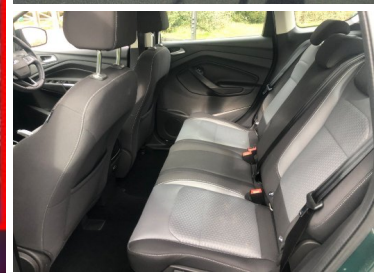

2016(66) Ford Kuga 2.0 TDCi Zetec 5dr

£11,990

Engine: Diesel
Body: Hatchback
Gearbox: Manual
Capacity: 1997cc
Colour: Green
Mileage: 34,000
CO²: 135g/km
MPG: 54.3mpg
Top Speed: 119mph
BHP: 147bhp
Insurance Grp: 21E

CMW Car Sales
166 Stafford Road
Wallington
Surrey
London, SM6 9BS

CRUISE CONTROL WITH ACTIVE SPEED LIMITER
KEYLESS START
MANUAL AIR CONDITIONING
TWIN EXHAUSTS AND REAR DIFFUSER
CRUISE CONTROL + SPEED LIMITER
6 SPEAKERS
DAB RADIO/CD WITH SYNC, VOICE CONTROL + EMERGENCY ASSIST
BODY COLOUR BUMPERS
ELECTRICALLY HEATED DOOR MIRRORS
QUICKCLEAR HEATED WINDSCREEN
TWIN EXHAUST PIPES
AUXILIARY POWER SOCKET IN LUGGAGE AREA

DAYTIME RUNNING LIGHTS
FRONT FOG LAMPS
LEATHER STEERING WHEEL AND GEAR KNOB
THATCHAM CATEGORY 1 ALARM
TYRE PRESSURE MONITORING SYSTEM
EPAS
TRIP COMPUTER
AUXILIARY SOCKET FOR EXTERNAL DEVICE
REMOTE AUDIO CONTROLS ON STEERING WHEEL
USB CONNECTION
BODY COLOUR REAR SPOILER
POWER FRONT AND REAR WINDOWS
REAR DIFFUSER
TAILGATE WASH/WIPE
60/40 SPLIT/FOLDING REAR BACK AND CUSHION
CENTRE CONSOLE WITH STOWAGE TRAY/BOTTLE HOLDER/CD STOWAGE/FRONT AND REAR 12V POWER POINT