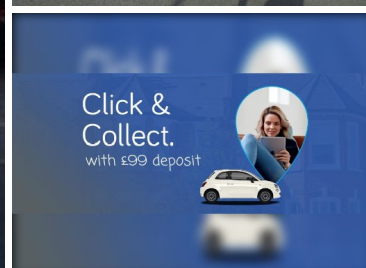

2017(17) Hyundai Ioniq 1.6 GDi Hybrid Premium 5dr ...

£13,499

Engine: Electric Hybrid
Body: Hatchback
Gearbox: Semi-Automatic
Capacity: 1580cc
Colour: White
Mileage: 20,000
CO²: 79g/km
MPG: 78.5mpg
Top Speed: 115mph
Insurance Grp: 10E

CMW Car Sales
 166 Stafford Road
 Wallington
 Surrey
 London, SM6 9BS

AUTOMATIC DIMMING REAR VIEW MIRROR	AUTOMATIC HEADLIGHTS WITH DUSK SENSOR
BLUETOOTH CONNECTIVITY	HEATED REAR WINDSCREEN
HEATED STEERING WHEEL	LEATHER WRAPPED STEERING WHEEL
LUGGAGE NET	REMOTE CENTRAL LOCKING
SOLAR GLASS WITH WINDSCREEN SHADE BAND	WIRELESS PHONE CHARGING PAD
8" TOUCH SCREEN SAT NAV WITH TMC	ADAPTIVE CRUISE CONTROL
BLUETOOTH SYSTEM	APPLE CAR PLAY/ANDROID AUTO
ELECTRIC POWER STEERING	DRIVE MODE SELECTOR
LANE KEEP ASSIST	LANE DEPARTURE WARNING SYSTEM
REAR PARKING SENSOR	PARKING GUIDANCE SYSTEM
SMARTPHONE WIRELESS CHARGING PLATE	REAR VIEW CAMERA
WINDSCREEN WASHER LEVEL INDICATOR	SUPERVISION CLUSTER WITH 7" TFT DISPLAY
AUTO DIMMING REAR VIEW MIRROR	INFINITY SOUND SYSTEM
BODY COLOUR DOOR MIRRORS	USB/IPOD/AUXILIARY INPUT CONNECTIONS
CHROME DOOR HANDLES	BI-XENON HEADLIGHTS
	BODY COLOUR BUMPERS
	BODYSIDE MOULDINGS
	CHROME DOOR SCUFF PLATES